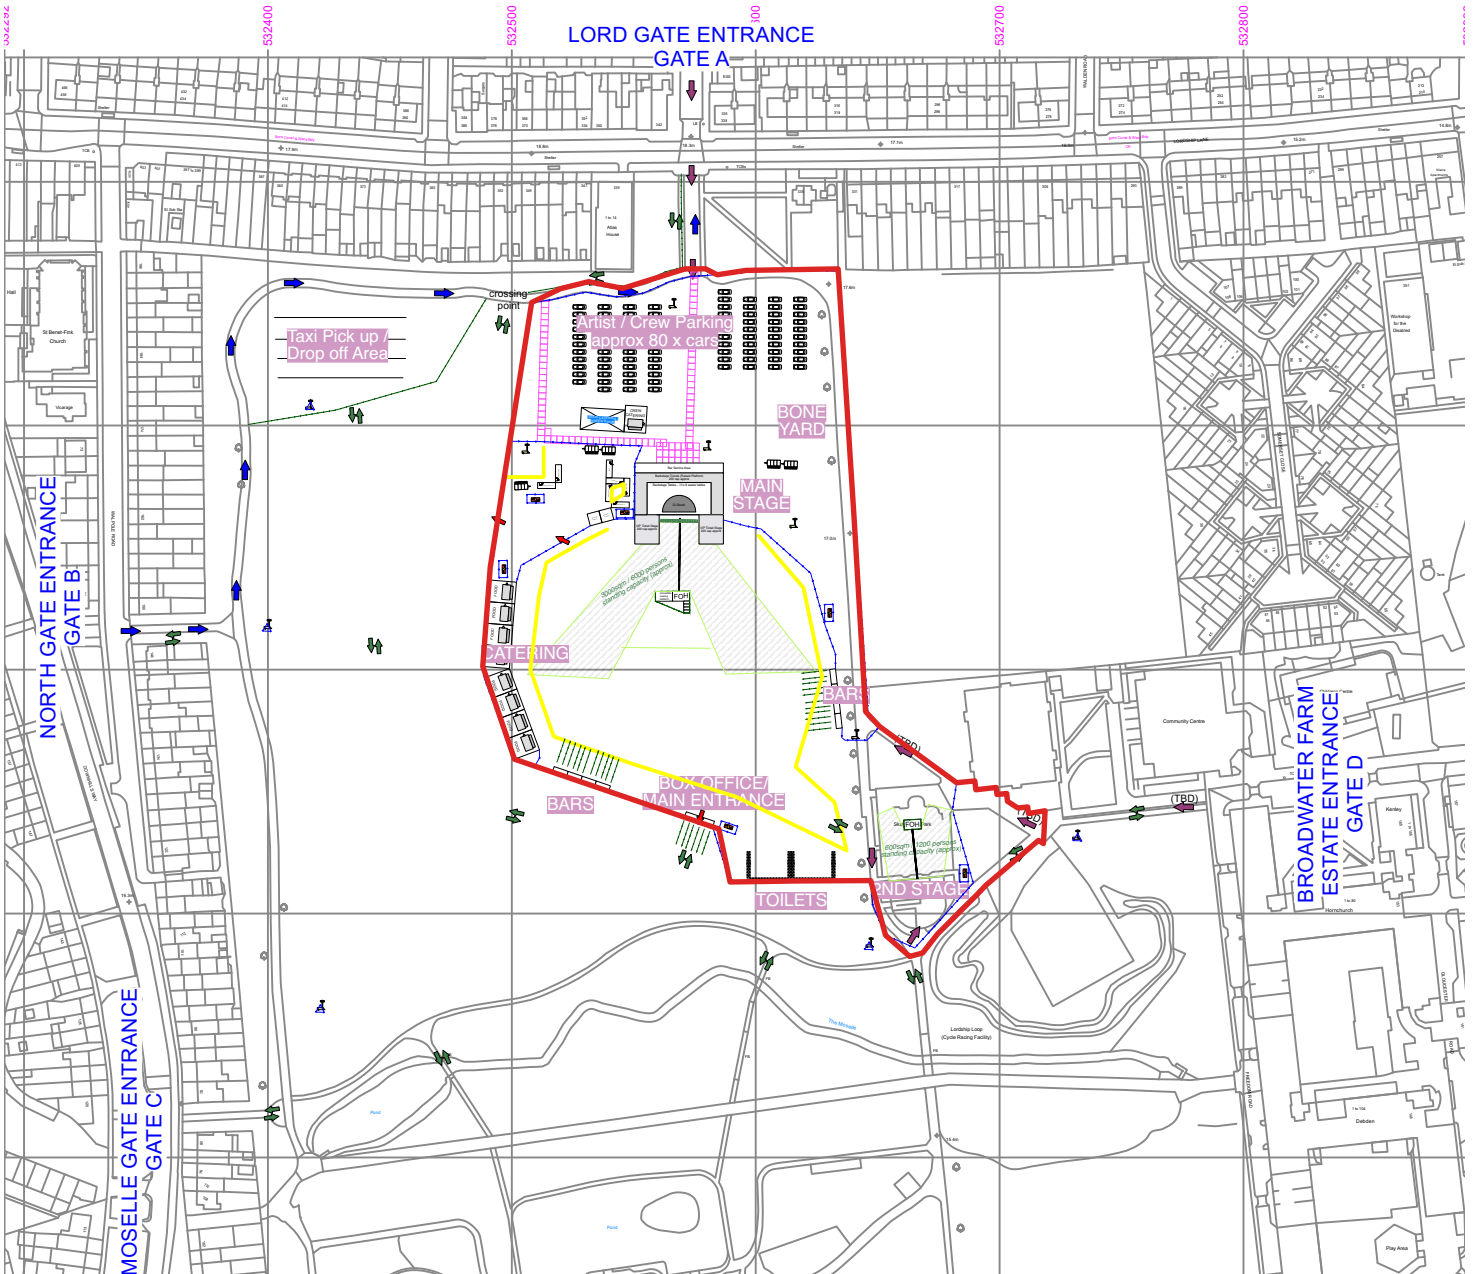

LORD GATE ENTRANCE
GATE A

| | | |
|---|---|--|
| <ul style="list-style-type: none"> ↔ Emergency Vehicle Route ↔ Pedestrian entrance/egress/queue ↔ Public Vehicle Route ↔ Production Vehicle Route ↔ Emergency Exits — Heras fence line — Gateway / opening — Post and Rope — PED / GT Barrier — Front of stage Barrier ⊞ Generator / Power ⊞ Lighting Tower ⊞ Stand Pipe / Water Point — Festoon lighting on pucks — Flower power on pucks — White Picket Fence | <ul style="list-style-type: none"> ⊞ Drive over cable ramp ⊞ Tree Lighting ⊞ Picnic Bench ⊞ Toilet Trailer Unit ⊞ Portaloo / Urinal ⊞ Marquee ⊞ Catering Unit and Pitch ⊞ Stretch Tent ⊞ Artic Lorry / Tour Bus ⊞ Trackway ⊞ Tipi ⊞ Bell Tent / Dome Tent | |
| <p>Blanche London Fest 2026 V4 last updated: 09/02/26 (Grid squares 100m x 100m) Drawing property of We Make Stuff Happen Ltd</p> | | |