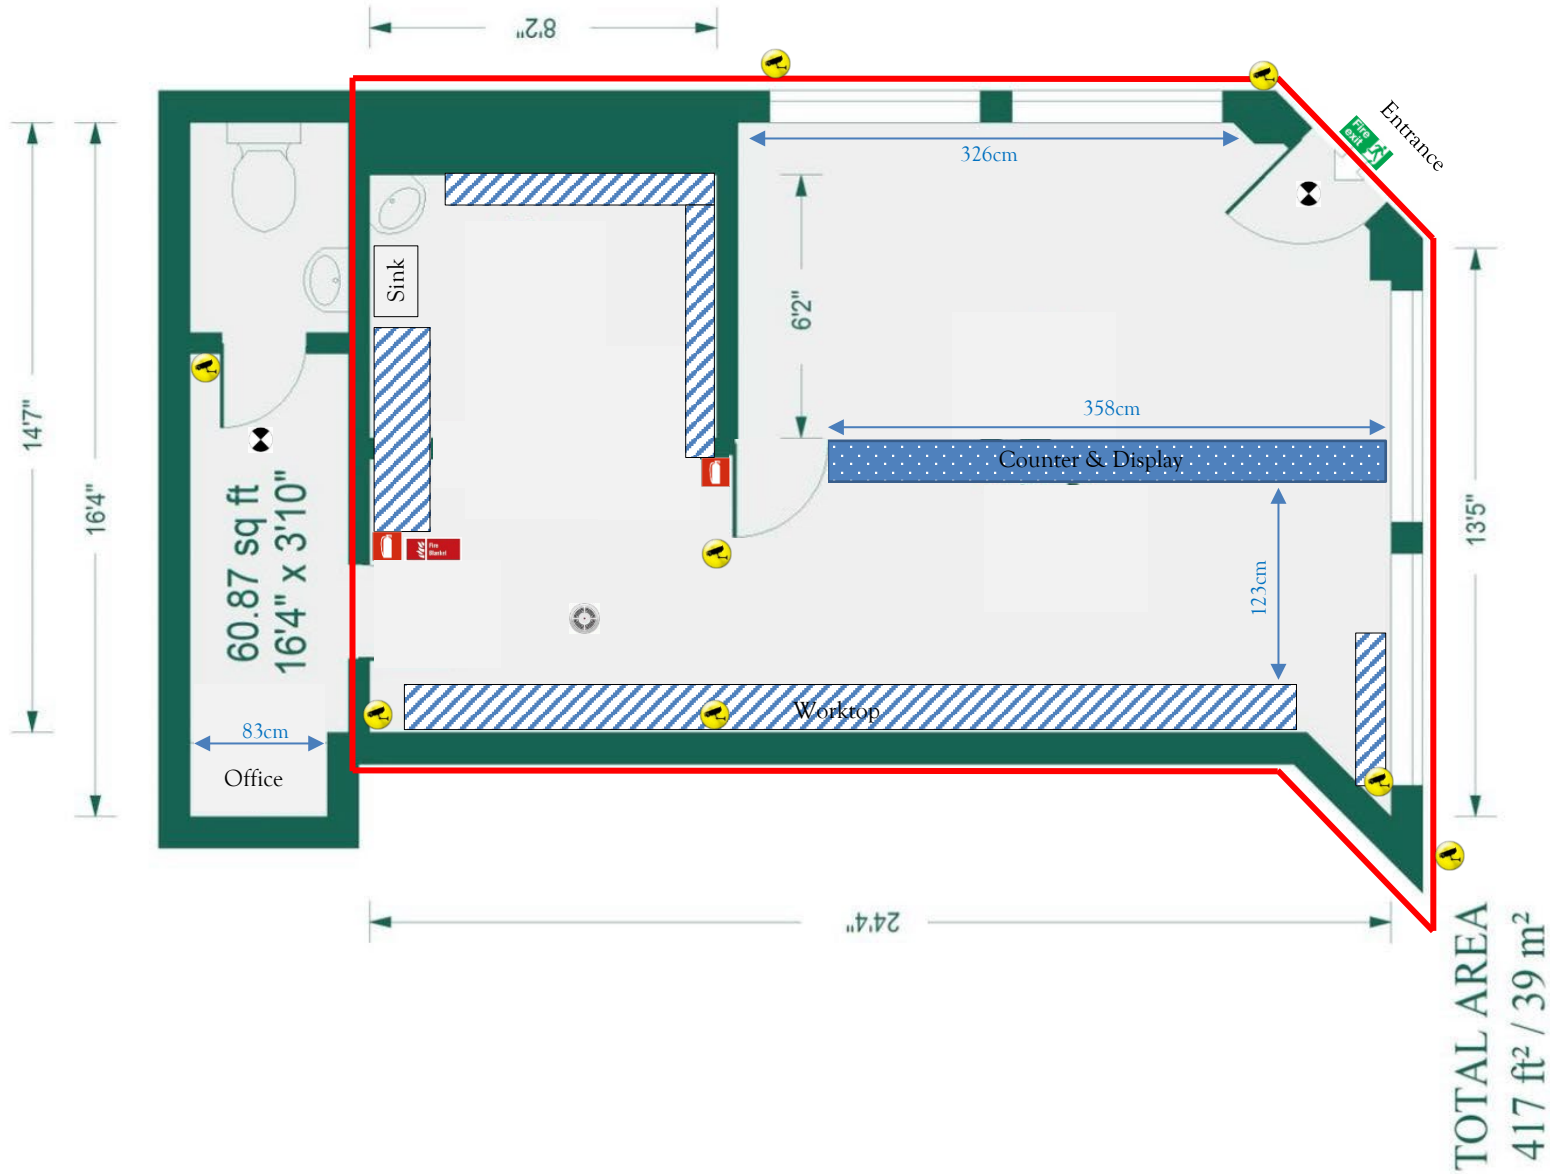

Ground Floor

Key

-  Area Covered by Licence
-  CCTV Camera
-  Fire Extinguisher
-  Smoke / Heat Detector
-  Emergency Lighting
-  Fire Exit
-  Fire Blanket
-  Counter
-  Shelving / Fridges