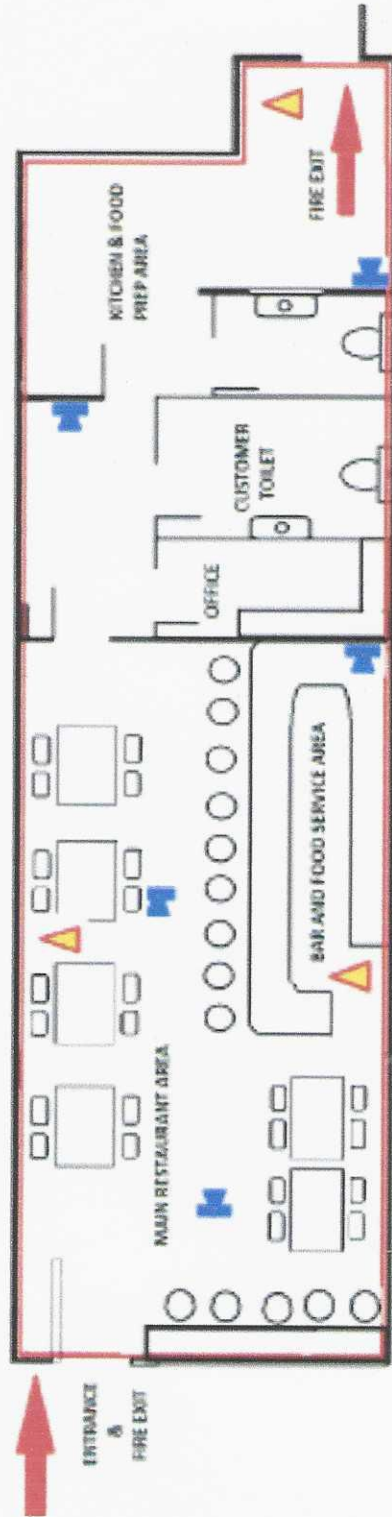

# Annex 4 – Plans

LICENSING PLAN SCALE 1:100  
MAMA JUANA RESTAURANT & BAR  
420 HIGH ROAD  
LONDON  
N11 7SB

KEY

- LICENSABLE AREA
- CCTV CAMERA
- FIRE ESCAPE
- FIRE EXTINGUISHERS