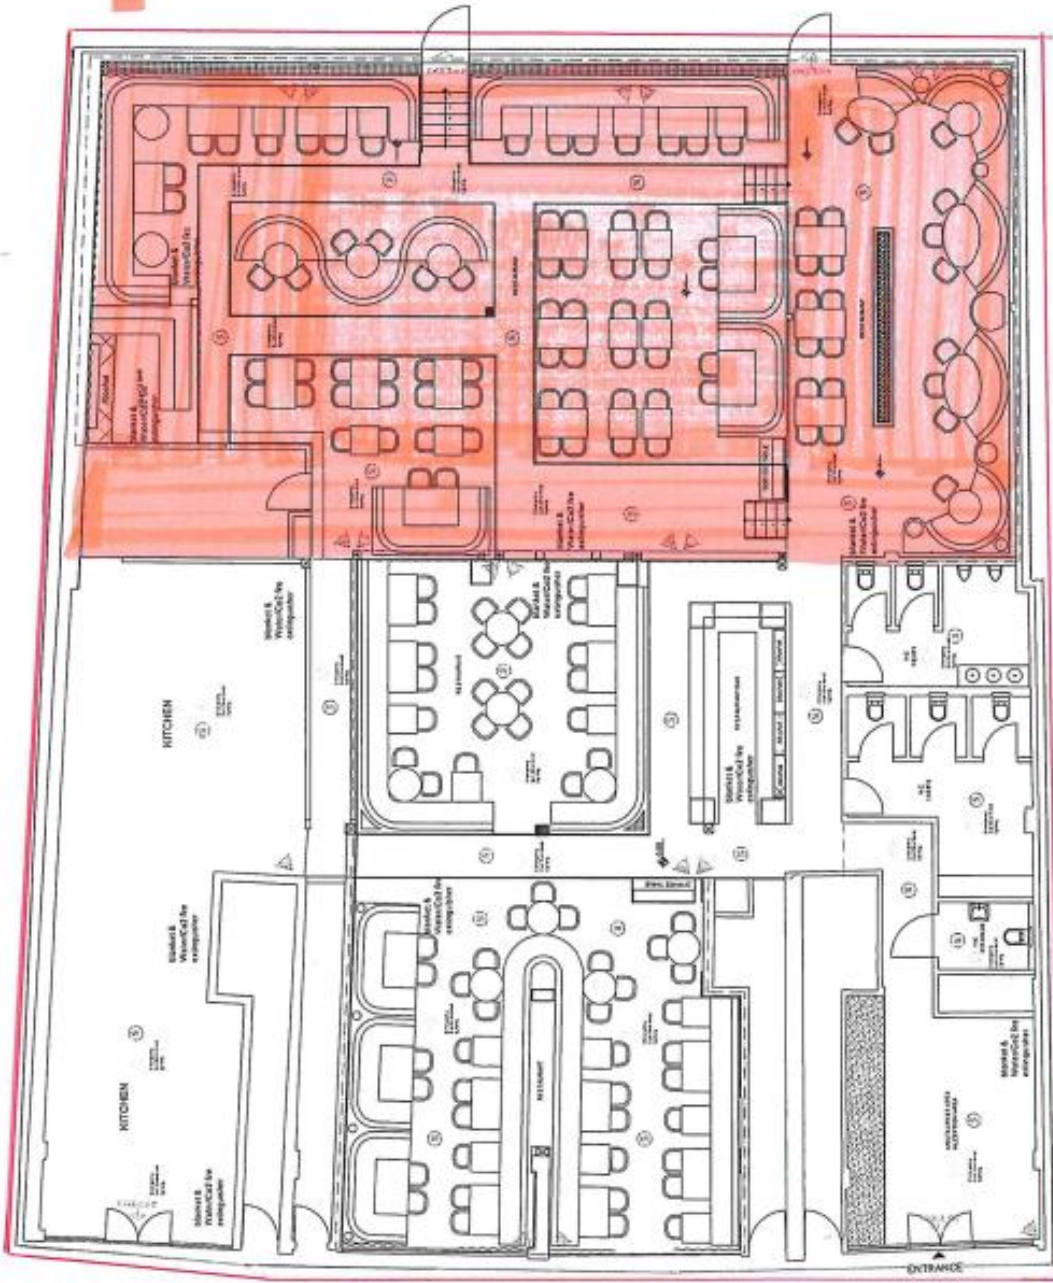

454-460 West Green Road
London N15 3PT

FURNITURE FOR ILLUSTRATION PURPOSES

SHAWMUT ARCHIT

Premises License Plan