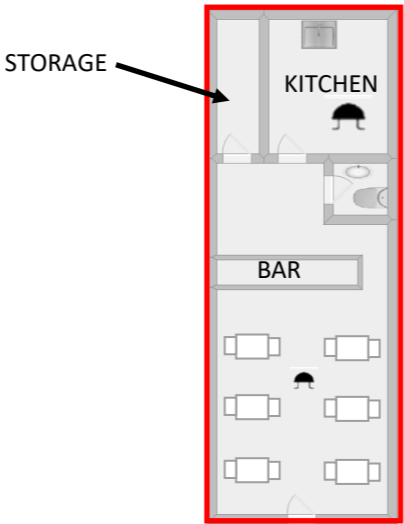

Sweet Peppa

614 Lordship Lane

LONDON

N22 5JH

CCTV Camera

Sink

Toilet

Proposed licensed area/ area of public access

Fire extinguisher

Smoke alarm

SCALE 1:100

table

PROPOSED LICENSABLE AREA

SCALE 1:100