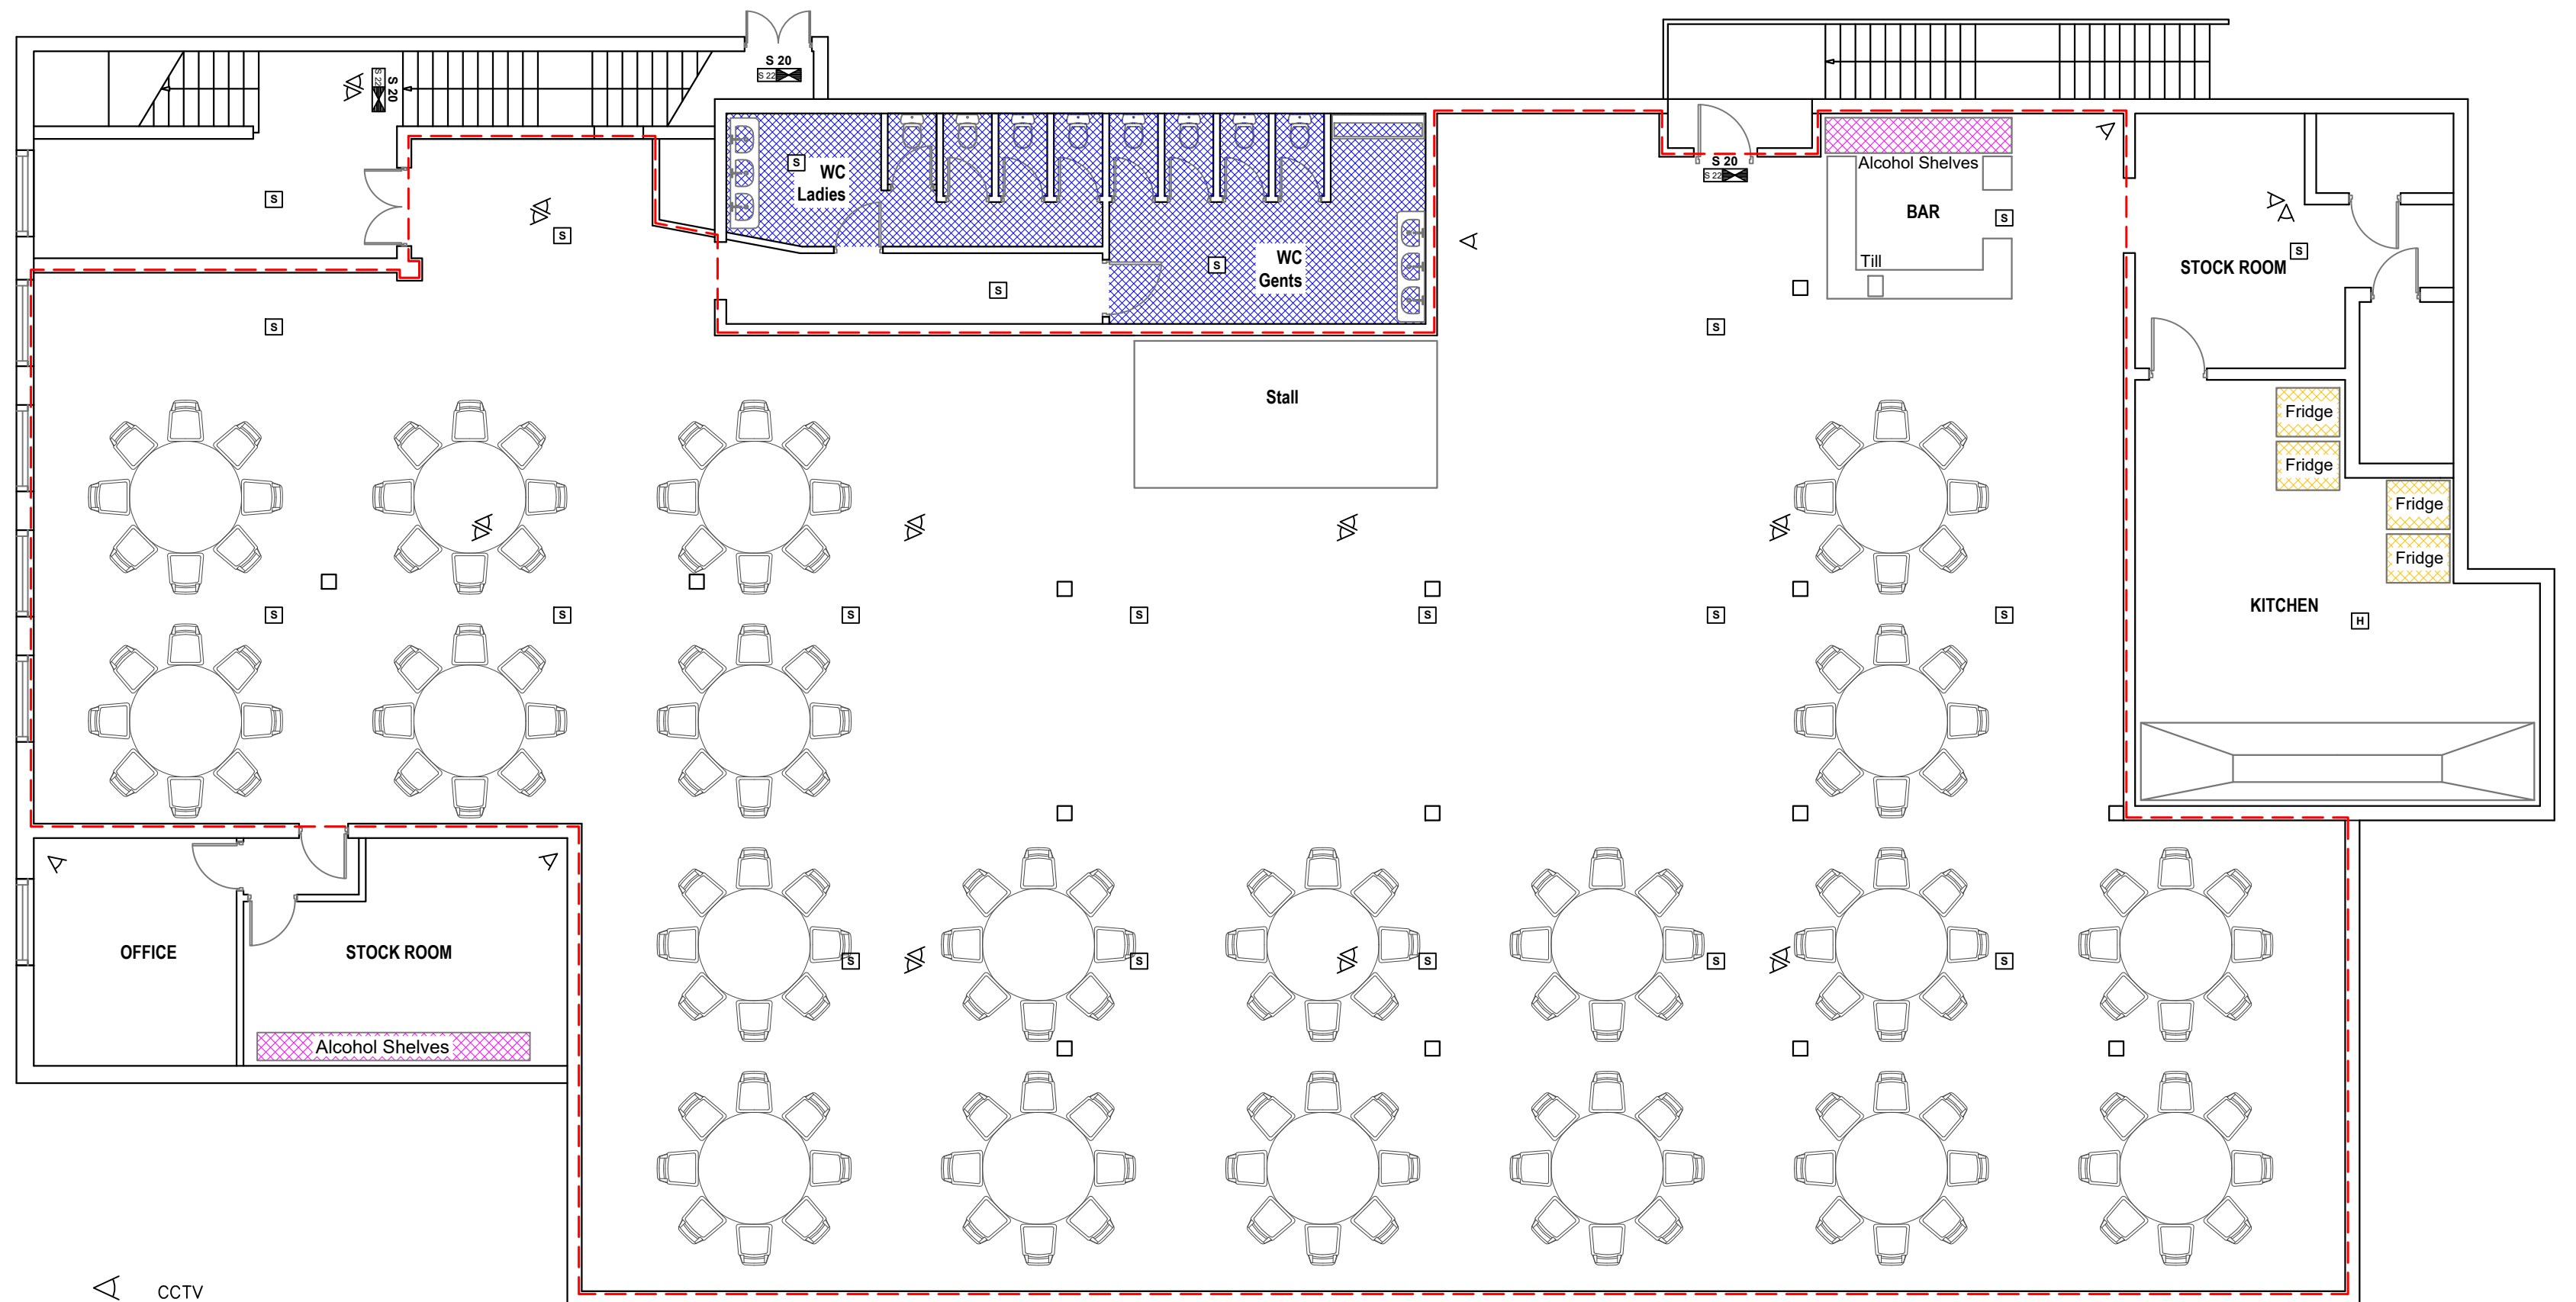

SECOND FLOOR PLAN

FIRST FLOOR PLAN

LEGEND

- ALCOHOL
- WC AREA
- FRIDGES
- AMBIT OF LICENSED PREMISES
- SAFETY LIGHTS
- SMOKE DETECTOR
- HEATH DETECTOR
- CCTV
- FIRE ESCAPE KEEP CLEAR
- INTERNALLY ILLUMINATED FIRE ESCAPE SIGN (BS 5266)