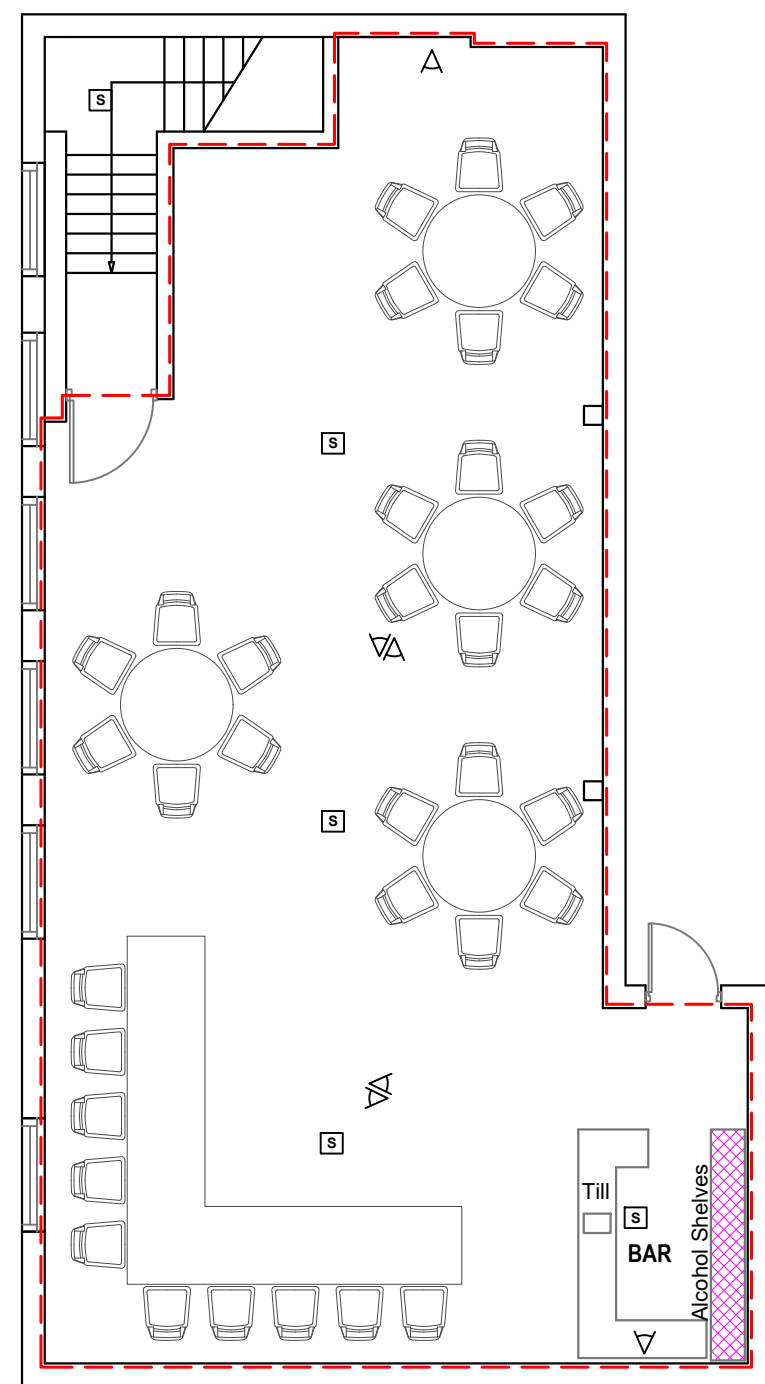

SECOND FLOOR PLAN

FIRST FLOOR PLAN

LEGEND

- ALCOHOL
- WC AREA
- FRIDGES
- AMBIT OF LICENSED PREMISES
- SAFETY LIGHTS
- SMOKE DETECTOR
- HEATH DETECTOR
- CCTV
- FIRE ESCAPE KEEP CLEAR
- INTERNALLY ILLUMINATED FIRE ESCAPE SIGN (BS 5266)