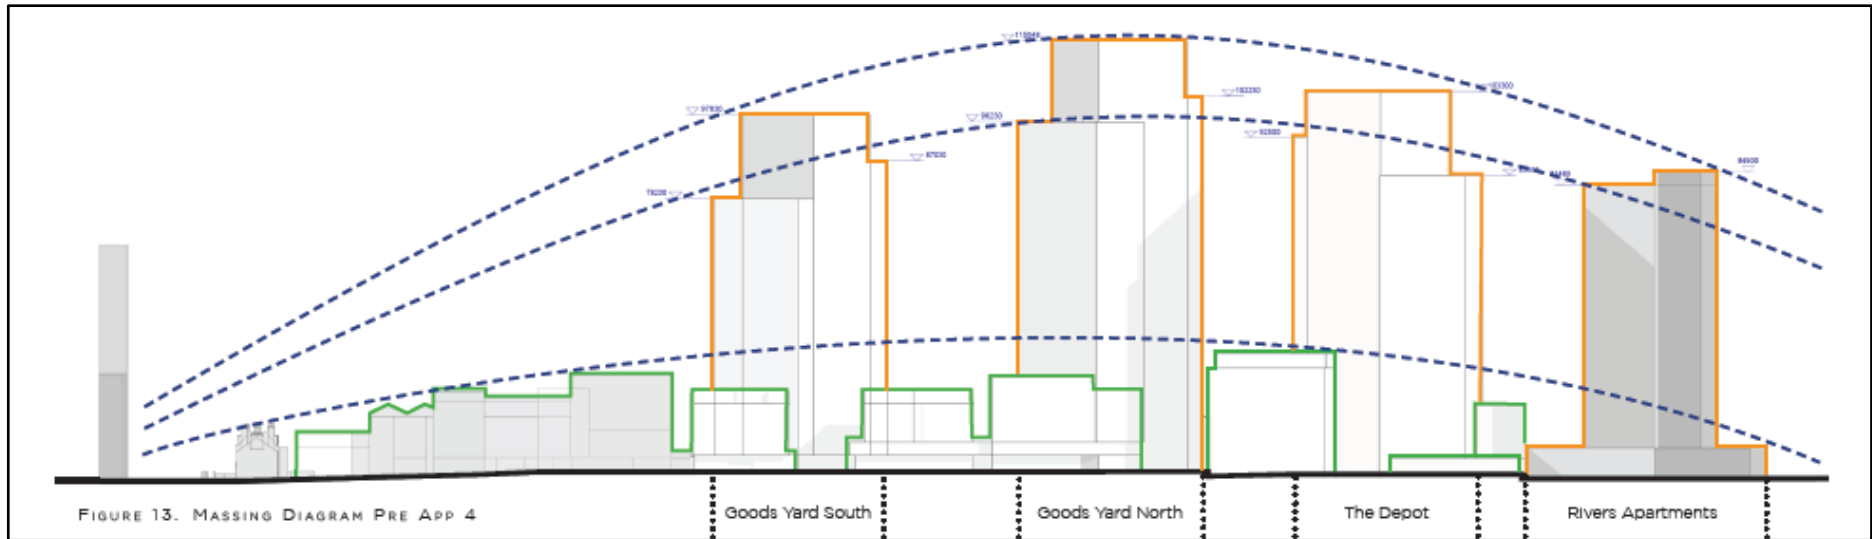

PLANS AND IMAGES

Pink = The Depot
Blue = The Goods Yard
Green = The Printworks
White dashed = NT5 Site Allocation

Images of the Depot site

The Goods Yard site, looking east towards the High Road

The Printworks site looking west, showing High Road frontage

The emerging scheme

North-south diagram of proposed tall buildings on western edge (11-05-21)

Emerging proposals for all three sites, with indicative proposals for the rest of the Site Allocation – looking south (11-05-21)