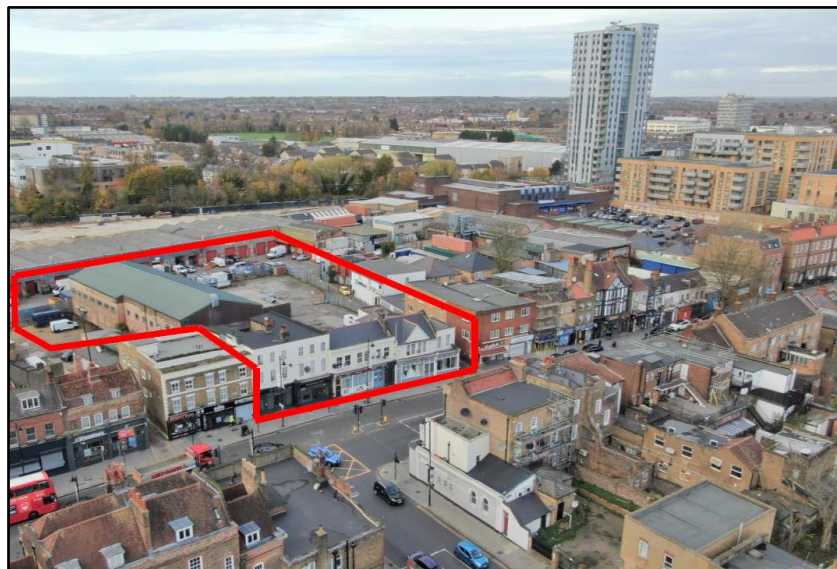

PLANS AND IMAGES

Pink = The Depot
Blue = The Goods Yard
Green = The Printworks
White dashed = NT5 Site Allocation

Images of the Depot site

The Goods Yard site, looking east towards the High Road

The Printworks site looking west, showing High Road frontage

The emerging scheme

North-south diagram of proposed tall buildings on western edge (11-05-21)

Emerging proposals for all three sites, with indicative proposals for the rest of the Site Allocation – looking south (11-05-21)