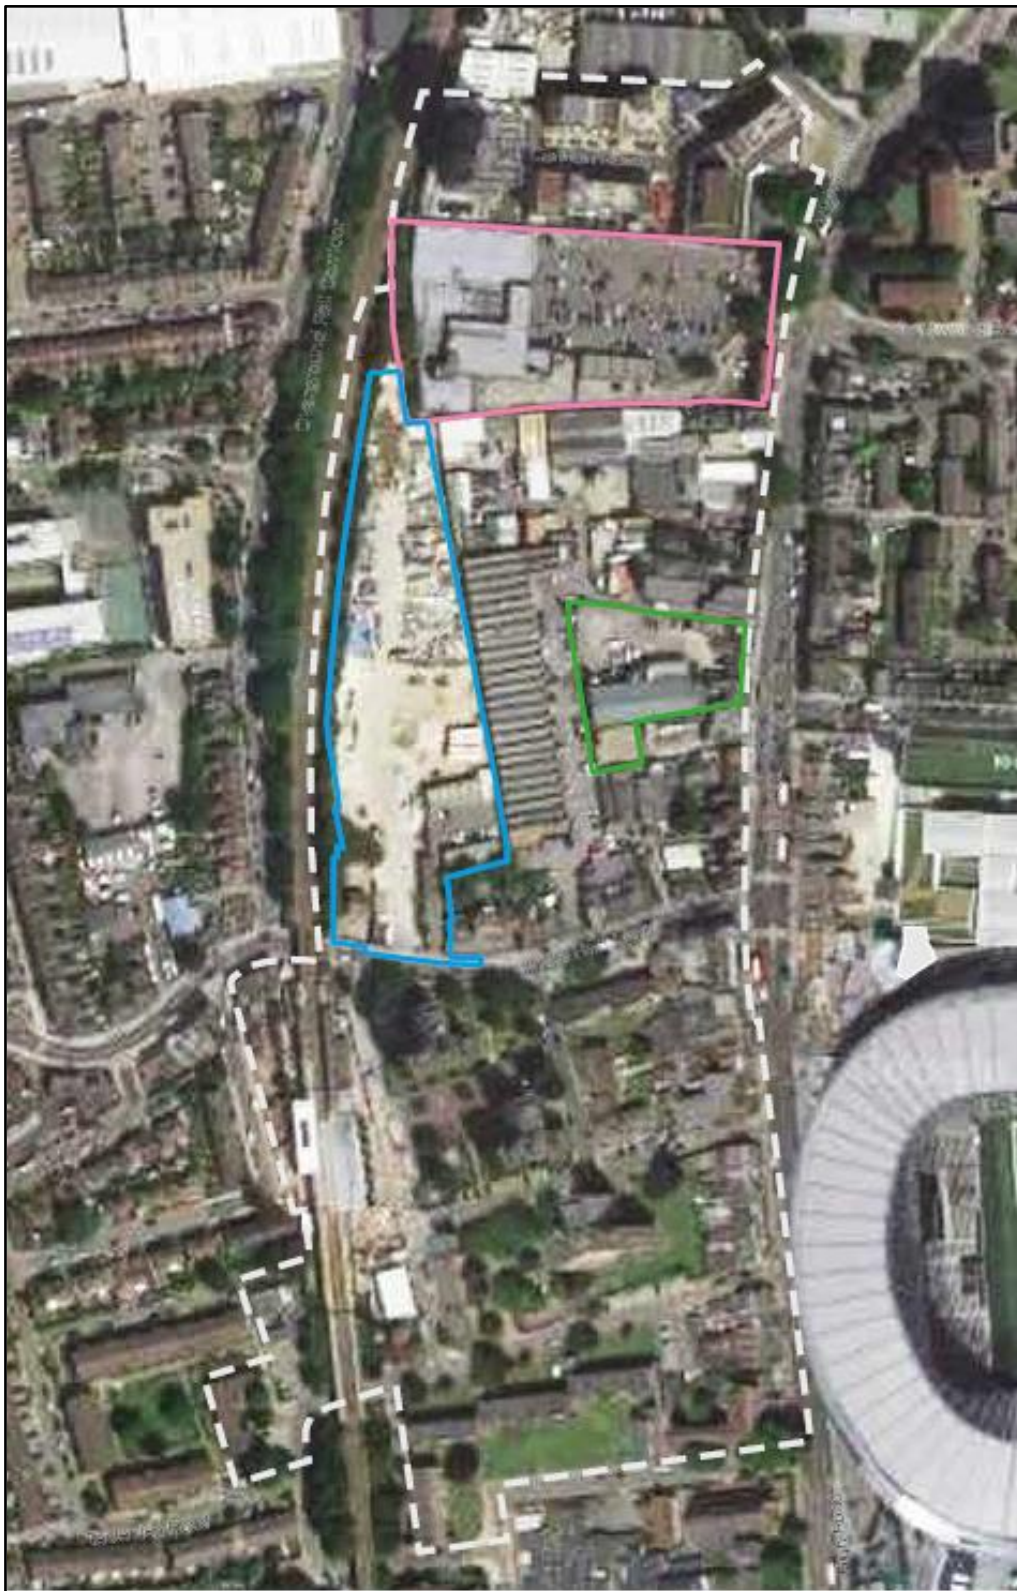

PLANS AND IMAGES

Pink = The Depot
Blue = The Goods Yard
Green = The Printworks
White dashed = NT5 Site Allocation

Images of the Depot site

The Goods Yard site, looking east towards the High Road

The Printworks site looking west, showing High Road frontage

The emerging scheme

North-south diagram of proposed tall buildings on western edge (11-05-21)

Emerging proposals for all three sites, with indicative proposals for the rest of the Site Allocation – looking south (11-05-21)